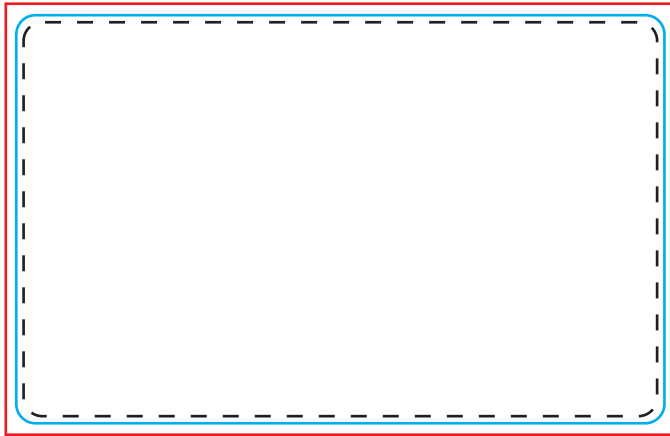

Standard Card with Magnet Stripe Size: 85x54mm

OVERALL BLEED DIMENSIONS: 95x60mm
FINISHED DIMENSIONS: 85x54mm

FRONT

BACK

Checkpoint:

Color Mould: CMYK

DPI: At least 300dpi

Fonts: Convert all fonts to outlines

Notes: If you want your artwork extend to the edge of the card, a bleed of no less than 1/8" must be used.
All text and critical imagery must stay within the Live Area