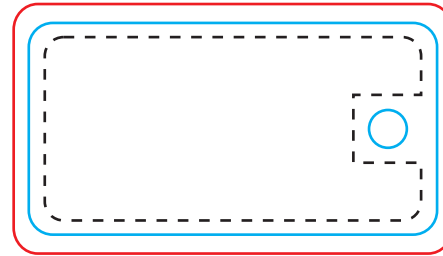

ID Card Size: 54x28mm

OVERALL BLEED DIMENSIONS: 58x33mm
FINISHED DIMENSIONS: 54x28mm

FRONT

BACK

Checkpoint:

Color Mould: CMYK

DPI: At least 300dpi

Fonts: Convert all fonts to outlines

Notes: If you want your artwork extend to the edge of the card, a bleed of no less than 1/8" must be used.
All text and critical imagery must stay within the Live Area