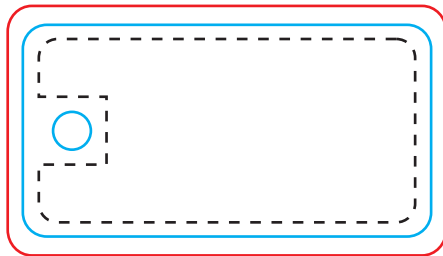

ID Card Size: 54x28mm

OVERALL BLEED DIMENSIONS: 58x33mm
FINISHED DIMENSIONS: 54x28mm

FRONT

BACK

Checkpoint:

Color Mould: CMYK

DPI: At least 300dpi

Fonts: Convert all fonts to outlines

Notes: If you want your artwork extend to the edge of the card, a bleed of no less than 1/8" must be used.
All text and critical imagery must stay within the Live Area