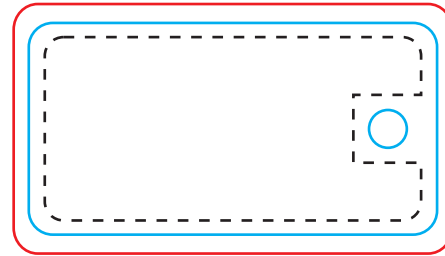

# ID Card Size: 54x28mm

OVERALL BLEED DIMENSIONS: 58x33mm  
FINISHED DIMENSIONS: 54x28mm

FRONT

BACK

## Checkpoint:

**Color Mould:** CMYK

**DPI:** At least 300dpi

**Fonts:** Convert all fonts to outlines

**Notes:** If you want your artwork extend to the edge of the card, a bleed of no less than 1/8" must be used.  
All text and critical imagery must stay within the Live Area