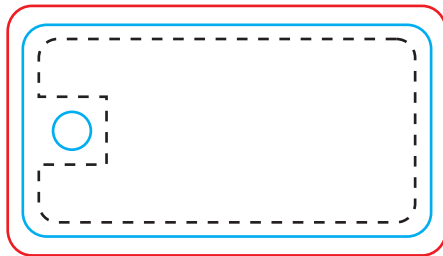

# ID Card Size: 54x28mm

OVERALL BLEED DIMENSIONS: 58x33mm  
FINISHED DIMENSIONS: 54x28mm

FRONT

BACK

## Checkpoint:

**Color Mould:** CMYK

**DPI:** At least 300dpi

**Fonts:** Convert all fonts to outlines

**Notes:** If you want your artwork extend to the edge of the card, a bleed of no less than 1/8" must be used.  
All text and critical imagery must stay within the Live Area