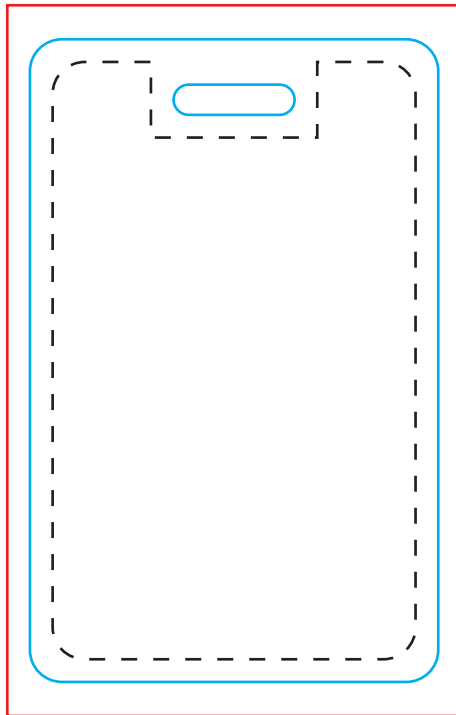

# ID Card Size: 85x54mm

OVERALL BLEED DIMENSIONS: 95x60mm  
FINISHED DIMENSIONS: 85x54mm

FRONT

BACK

-  BLEED
-  TRIM LINE
-  LIVE AREA

## Checkpoint:

**Color Mould:** CMYK

**DPI:** At least 300dpi

**Fonts:** Convert all fonts to outlines

**Notes:** If you want your artwork extend to the edge of the card, a bleed of no less than 1/8" must be used.  
All text and critical imagery must stay within the Live Area