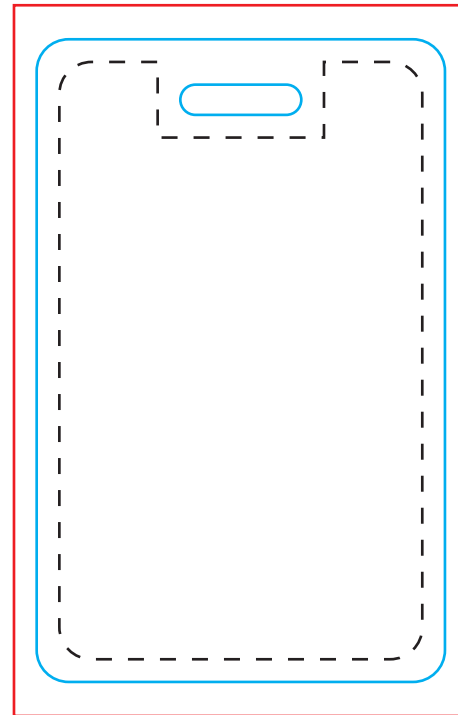

# ID Card Size: 85x54mm

OVERALL BLEED DIMENSIONS: 95x60mm  
FINISHED DIMENSIONS: 85x54mm

FRONT

BACK

-  BLEED
-  TRIM LINE
-  LIVE AREA

## Checkpoint:

**Color Mould:** CMYK

**DPI:** At least 300dpi

**Fonts:** Convert all fonts to outlines

**Notes:** If you want your artwork extend to the edge of the card, a bleed of no less than 1/8" must be used.  
All text and critical imagery must stay within the Live Area