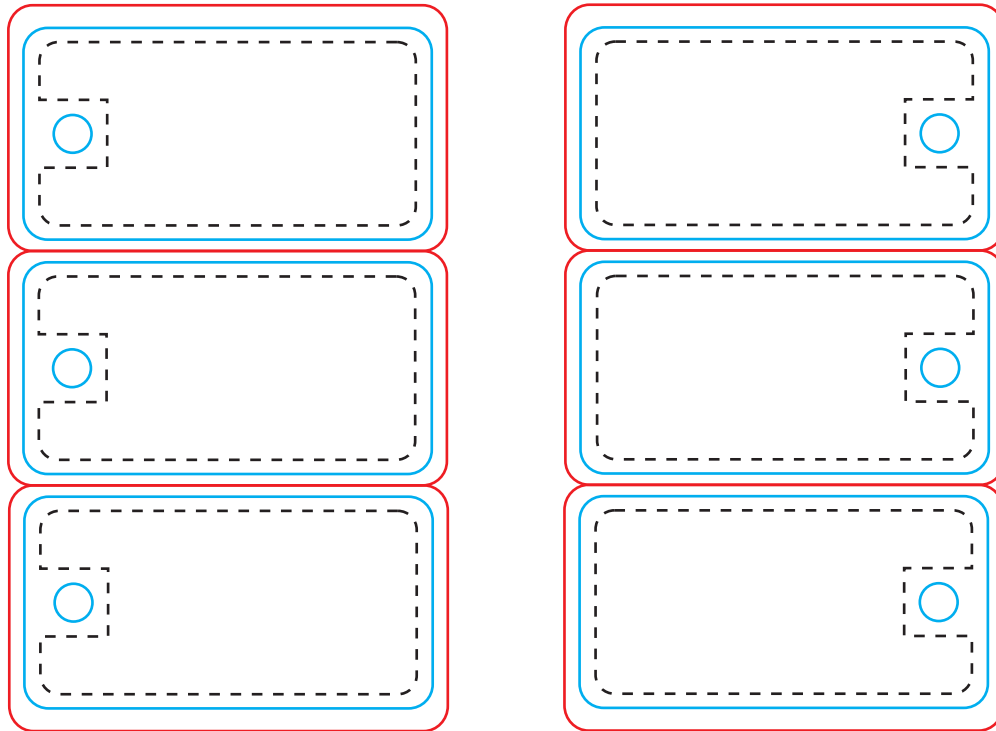

# 3 Up Key Tags Size: 54mmx90mm

OVERALL BLEED DIMENSIONS: 58x96mm  
FINISHED DIMENSIONS: 54mmx90mm

FRONT

BACK

## Checkpoint:

**Color Mould:** CMYK

**DPI:** At least 300dpi

**Fonts:** Convert all fonts to outlines

**Notes:** If you want your artwork extend to the edge of the card, a bleed of no less than 1/8" must be used.  
All text and critical imagery must stay within the Live Area